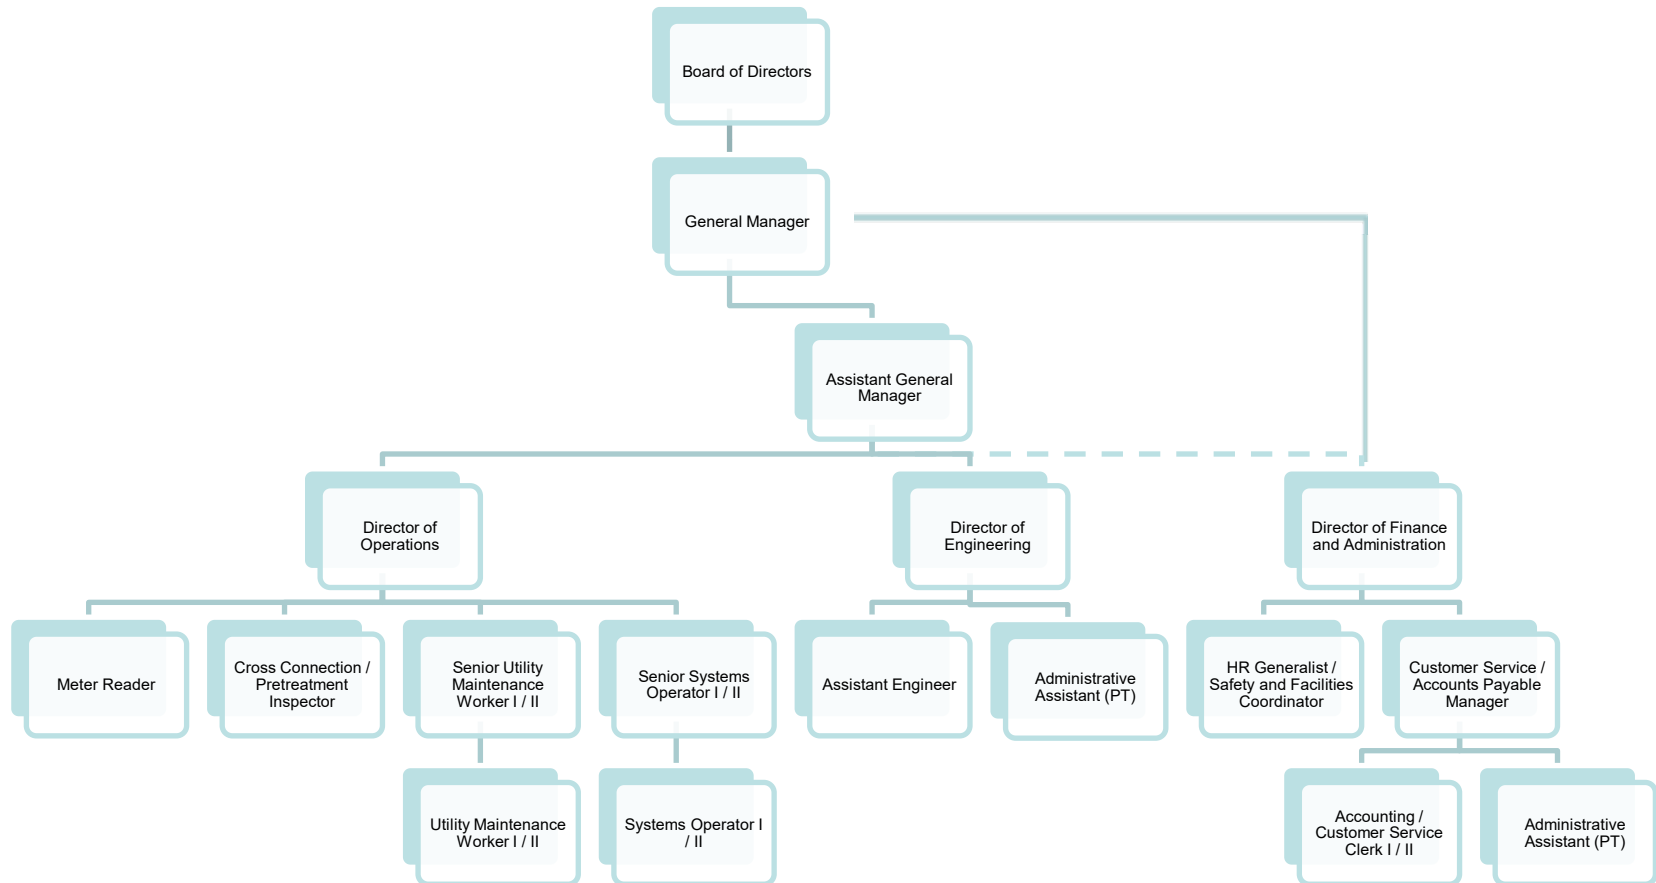

RUBIDOUX COMMUNITY SERVICES DISTRICT ORGANIZATION CHART

Effective July 1, 2024

Note: In the absence of the GM, the DOF will report to the AGM.